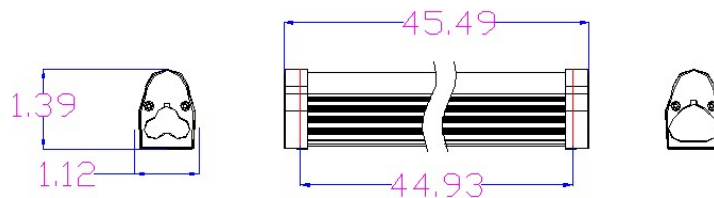

Specification:

Product Code:93845

LED Model:SMD3014 Epistar ship

Power Consumption:15W

Color Temperature:4800K/6000K

Luminous Flux:1350LM(Milky Cover)

Frequency:60Hz

Power Factor:0.95

Power Efficiency:85%

Input Voltage:120V

LED Qty:156 pcs

Insolated Driver

Weight:490g

Main Material:PC Optics and Aluminum

Socket :lead in wire

Male-Female Joint-Plug

One leds of 0.1w. The lumen is 10-12 lm.

Dimension(inches):

Website:www.ledlight.com

E-mail:sales@ledlight.com

Tel:18772835060