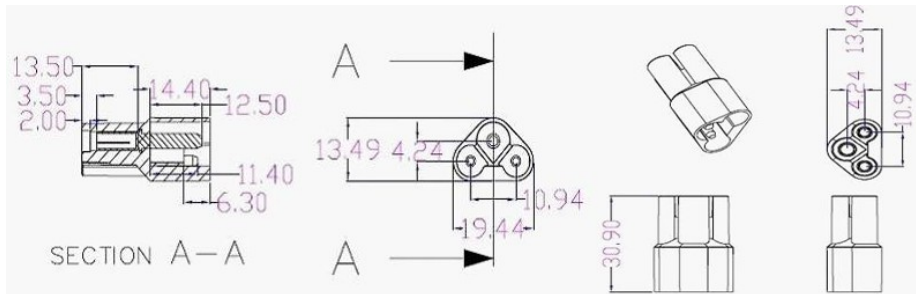

Inter-linkable connector: