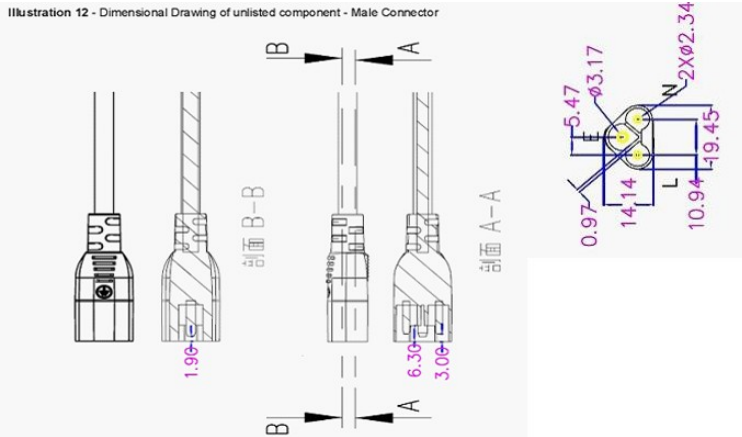

### Integrated led tube

8 pcs tubes can be connected up together by Inter-linkable cable

8 pcs tubes can be connected up together by the Inter-linkable connector

Website: [www.ledlight.com](http://www.ledlight.com)

## Installation:

Website: [www.ledlight.com](http://www.ledlight.com)

E-mail: [sales@ledlight.com](mailto:sales@ledlight.com)

Tel: 18772835060

Inter-linkable cable:the length is customized by customers.

Website:[www.ledlight.com](http://www.ledlight.com)

Male-Female Joint-Plug

One leds of 0.1w. The lumen is 10-12 lm.

Dimension(inches):

Website:[www.ledlight.com](http://www.ledlight.com)

E-mail:[sales@ledlight.com](mailto:sales@ledlight.com)

Tel:18772835060