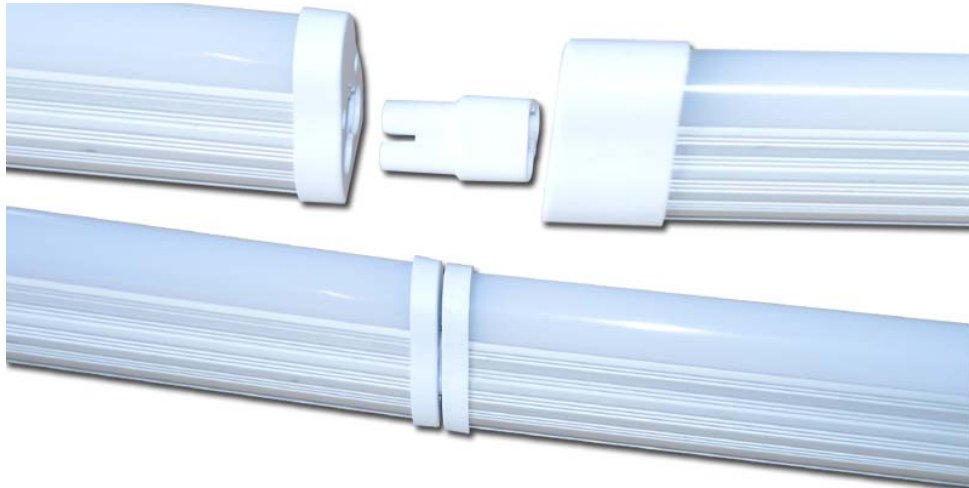

### Integrated led tube

8 pcs tubes can be connected up together by Inter-linkable cable

8 pcs tubes can be connected up together by the Inter-linkable connector

Website: [www.ledlight.com](http://www.ledlight.com)