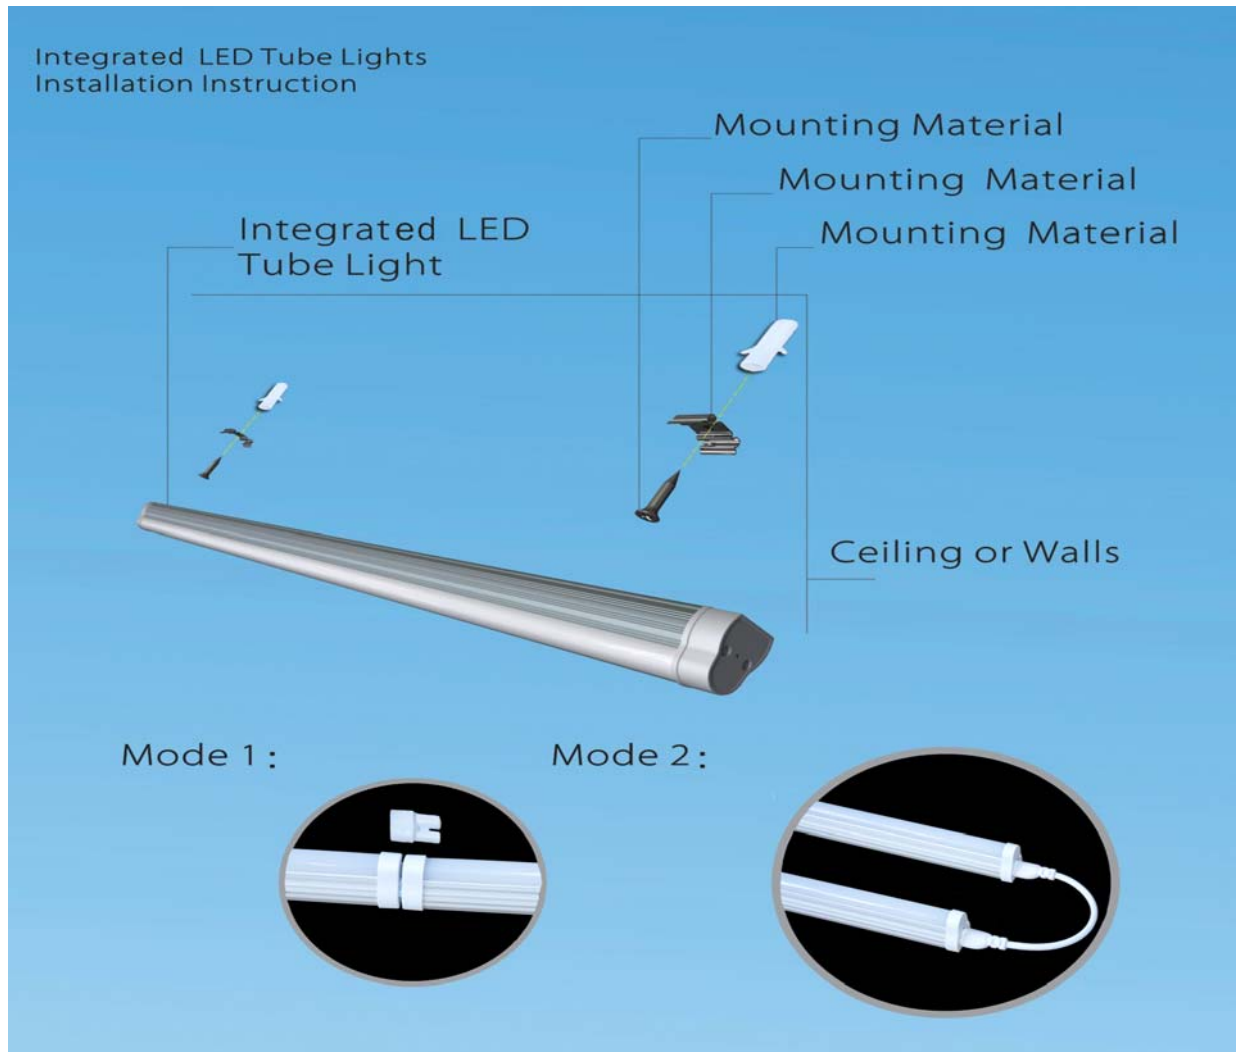

Installation:

Website: www.ledlight.com

E-mail: sales@ledlight.com

Tel: 18772835060