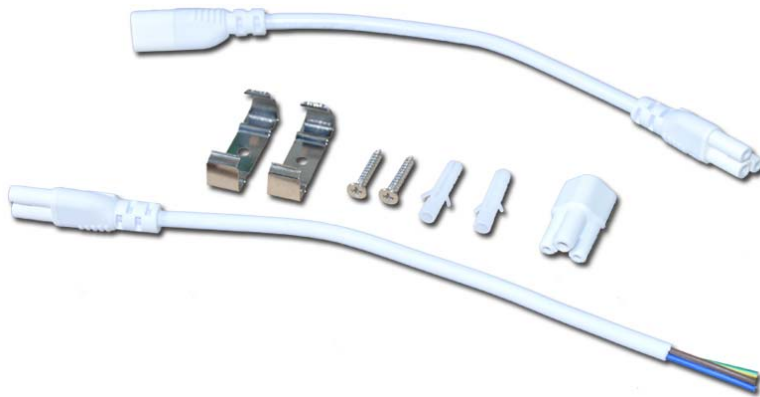

Accessories:

Website: www.ledlight.com

E-mail: sales@ledlight.com

Tel: 18772835060