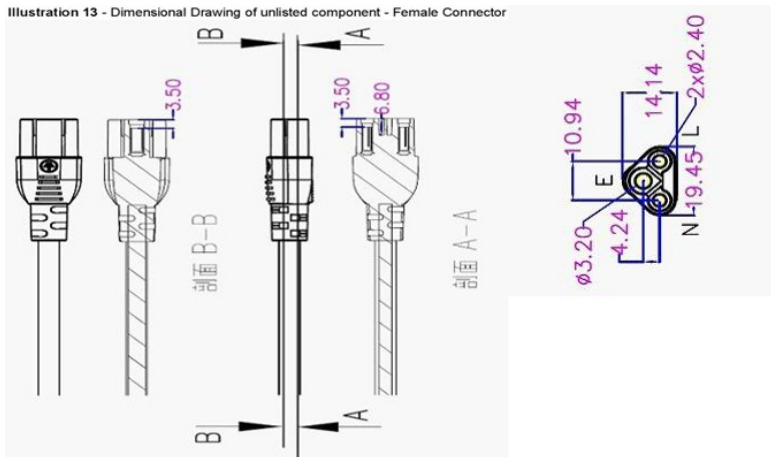

### Integrated led tube

8 pcs tubes can be connected up together by Inter-linkable cable

8 pcs tubes can be connected up together by the Inter-linkable connector

Website: [www.ledlight.com](http://www.ledlight.com)

## Installation:

Website: [www.ledlight.com](http://www.ledlight.com)

E-mail: [sales@ledlight.com](mailto:sales@ledlight.com)

Tel: 18772835060

Inter-linkable cable:the length is customized by customers.

Website:[www.ledlight.com](http://www.ledlight.com)

Male-Female Joint-Plug

One leds of 0.1w. The lumen is 10-12 lm.

Dimension(inches):

Website:[www.ledlight.com](http://www.ledlight.com)

E-mail:[sales@ledlight.com](mailto:sales@ledlight.com)

Tel:18772835060