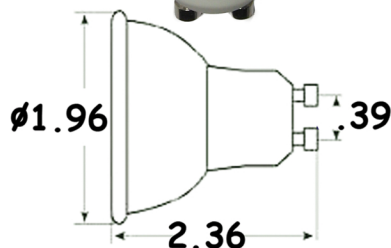

LEDLight.com

GU10 Three 1 Watt LED Light

GU10 Three 1 Watt LED Light. 85-260 VAC. 180 Lumens. Available in white and warm white. GU 10 base. Equivalent to a 25-35 Watt light bulb. Long life 30,000 to 50,000 Hours. CE and ROHS.

Part#	86525
Part Description	GU10 Three 1 Watt
Lamp Type	High Power LED Bulb
Lamp Base	GU10
Unit Wattage	3.6W
Voltage	100-240V
Frequency	50-60Hz
Operating Temperature Environment	<60°C
Operating Temperature Humidity	<25°C
Operating Humidity	0-95% non-condensity humidity
IP Class	IP5/4
Ventilation	Good Ventilation
Weight	60g
Size	50x61mm
Package Type	gift-box
Number/ Carton	100
Carton Size	31.5x26.5x45
Certificates	CE, RoHS
Lense Type	Plastic
Body Type	Aluminum
Work Environment	Indoor
Luminous Efficacy	
Lumen Maintenance	5% decrease in the first year
LED Life	50,000hrs
Warranty	1 Year

Color	Beam Angle	Forward Lumen	Side Lumen	# of LEDs	# of chips per LED	LED Type	Kelvin	Wave Length	Amps	LED Watts	Unit Watts	CRI
W	15/30/45 /60	3x60		3		Seoul/ Edison	6000-7000k		300mA	3	3	80%
DW	15/30/45 /60	3x55		3		Seoul/ Edison	3500-4500k		300mA	3	3	80%
WW	15/30/45 /60	3x45		3		Seoul/ Edison	2800-3300k		300mA	3	3	80%
R												
G												
B												
Y												
UV												
RGB												