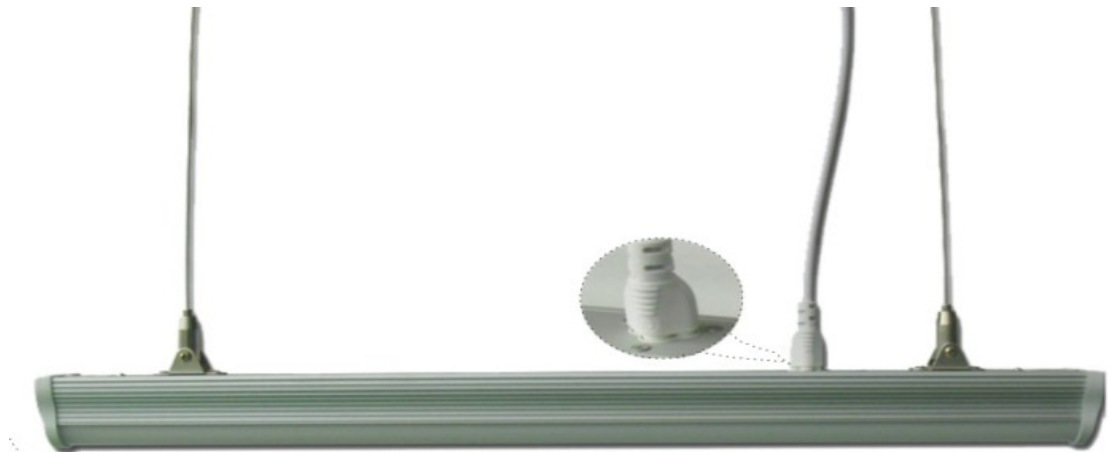

### LED T8 Tube Hanging Integrated Fixture

Product Code: 85757

Website: [www.ledlight.com](http://www.ledlight.com)

E-mail: [sales@ledlight.com](mailto:sales@ledlight.com)

Tel: 18772835060

Website: [www.ledlight.com](http://www.ledlight.com) E-mail: [sales@ledlight.com](mailto:sales@ledlight.com) Tel: 18772835060

Tel:18772835060

Specification:

Product Code: 85757

Length:4ft

LED Model:SMD3014 Epistar ship

Power Consumption:18W

Color Temperature:2700-6500K

Luminous Flux:1620LM(Milky Cover)  
1800LM(Clear Cover)