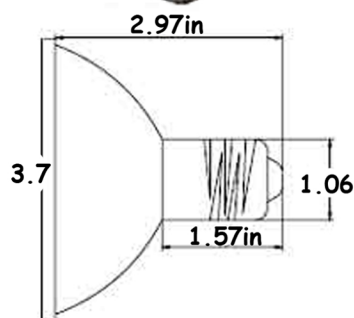

## PAR30 Seven 1 Watt LED Light

Light output 420 Lumens, 60W incandescent equivalent. 7.0 Watt power consumption. 6000-7000 Kelvin white or 2800-3300 Kelvin warm white. 30 Degree viewing angle. Wide voltage 85 VAC - 265 VAC. CE Approved. 3.70 inch diameter x 2.97 inch Height. The body is aluminum which helps the LED Lights stay cool, which helps the LED last longer.

Part#	65223
Part Description	PAR30 Seven 1 Watt
Lamp Type	High Power LED Bulb
Lamp Base	E27
Unit Wattage	8.3W
Voltage	100-240V
Frequency	50-60Hz
Operating Temperature	<60°C
Environment Temperature	<25°C
Operating Humidity	0-95% non-condensity humidity
IP Class	IP5/4
Ventilation	Good Ventilation
Weight	300g
Size	95x80mm
Package Type	gift-box
Number/ Carton	48PCS
Carton Size	43x43x33
Certificates	CE, RoHS
Lense Type	Plastic
Body Type	Aluminum
Work Environment	Indoor
Luminous Efficacy	
Lumen Maintenance	
LED Life	50,000hrs
Warranty	1 Year

Color	Beam Angle	Forward Lumen	Side Lumen	# of LEDs	# of chips per LED	LED Type	Kelvin	Wave Length	Amps	LED Watts	Unit Watts	CRI
W	15/30/45 /60	7x60		7		Seoul/ Edison	6000-7000k		300mA	7	8.3	80%
DW	15/30/45 /60	7x55		7		Seoul/ Edison	3500-4500k		300mA	7	8.3	80%
WW	15/30/45 /60	7x45		7		Seoul/ Edison	2800-3300k		300mA	7	8.3	80%
R												
G												
B												
Y												
UV												
RGB												