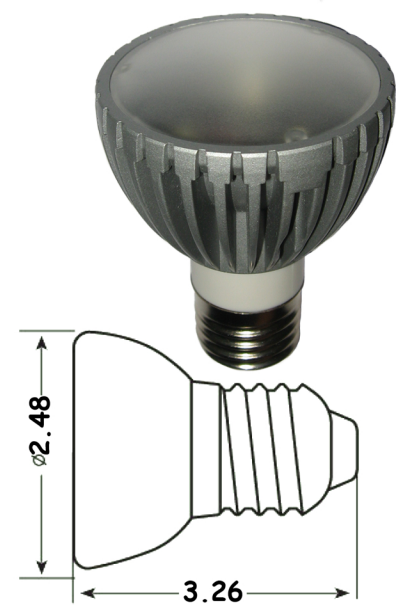

## PAR20 Ultra Bright Three 2 Watt LED Light

PAR20 Ultra Bright LED Light with 3 Hi Power 2 Watt LEDs. 50,000 hrs. 300 Lumen output. Available in white 6000K and warm white 3000k. 85-265 VAC wide voltage.. E27 Base. Aluminum enclosure. Plastic lenses. Shatter proof lens, Approximate size 3.26" long by 2.5" diameter. 6W. UL and CE listed. Estimated at 40-45 Watt incandescent equivalent.

<b>Part#</b>	49856
<b>Part Description</b>	PAR20 Ultra Bright Three 2 Watt
<b>Lamp Type</b>	High Power LED Bulb
<b>Lamp Base</b>	E27
<b>Unit Wattage</b>	6.8W
<b>Voltage</b>	100-240V
<b>Frequency</b>	50-60Hz
<b>Operating Temperature Environment</b>	<60°C
<b>Operating Humidity</b>	<25°C
<b>IP Class</b>	0-95% non-condensity humidity
<b>Ventilation</b>	IP5/4
<b>Weight</b>	Good Ventilation
<b>Size</b>	115g
<b>Package Type</b>	53x80mm
<b>Number/ Carton</b>	gift-box
<b>Carton Size</b>	72PCS
<b>Certificates</b>	31.5x26.5x45mm
<b>Lense Type</b>	CE, RoHS
<b>Body Type</b>	Plastic
<b>Work Environment</b>	Aluminum
<b>Luminous Efficacy</b>	Indoor
<b>Lumen Maintenance</b>	
<b>LED Life</b>	50,000hrs
<b>Warranty</b>	1 Year

Color	Beam Angle	Forward Lumen	Side Lumen	# of LEDs	# of chips per LED	LED Type	Kelvin	Wave Length	Amps	LED Watts	Unit Watts	CRI
W	120	3x100		3		Edison Cree Chip	6000k		500mA	6	6.8	80%
DW	120	3x90		3		Edison Cree Chip			500mA	6	6.8	80%
WW	120	3x80		3		Edison Cree Chip	3000k		500mA	6	6.8	80%
R												
G												
B												
Y												
UV												
RGB												