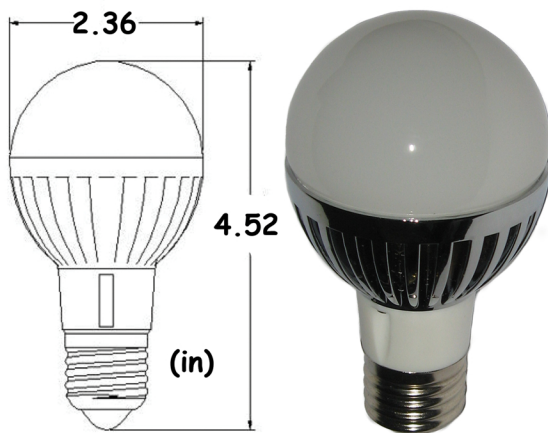

Part#	43897
Part Description	E27, 85-265VAC, Frosted Lens
Lamp Type	LED bulb
Lamp Base	E27
Unit Wattage	5W
Voltage	AC 85-265V
Frequency	50-60hz
Operating Temperature Environment	50-68°C
Operating Temperature Humidity	-20°C-45°C
IP Class	IP54
Ventilation	
Weight	210g
Size	107.40x60mm
Package Type	white box
Number/ Carton	50PCS
Carton Size	38.7x36.3x29.5cm
Certificates	CE
Lense Type	Frosted Lens/ Clear Lens
Body Type	LED bulb
Work Environment	50-68°C
Luminous Efficacy	
Lumen Maintenance	W 268lm, WW 208lm
LED Life	50,000hrs
Warranty	1 year

LEDLight.com

Standard Ultra Bright Four 1.25 Watt LED Light

Wide voltage 85 - 260 VAC. 268 Lumen output. 4 1.25 Watt LED Lights. Available in warm white and daylight white. 50-55 Watt equivalency. The rated life is greater than 50,000 hours. The overall size is 2.3" diameter globe and overall height is 4.5" in length.

Color	Beam Angle	Forward Lumen	Side Lumen	# of LEDs	# of chips per LED	LED Type	Kelvin	Wave Length	Amps	LED Watts	Unit Watts	CRI
W	175°	268lm		4pcs	1pcs	Seoul	5000-6500K			5W	1.25W	72-76
DW												
WW	175°	208lm		4pcs	1pcs	Seoul	3000-3500K			5W	1.25W	80
R												
G												
B												
Y												
UV												
RGB												