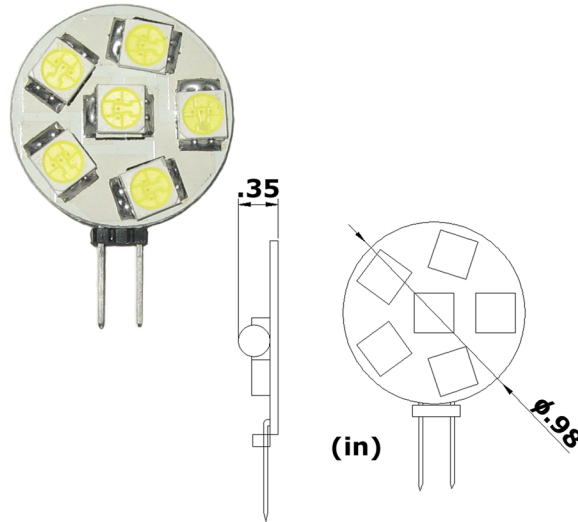

LEDLight.com

G4 Ultra Bright 6 SMT LED Light 12 Volt AC/DC

52 Lumen output. Comparable to a 15W Halogen equivalent. 1.1 Watt power consumption. 150 mA current consumption. Available in white 6500 Kelvin or warm white 3000 Kelvin. Long life of 50,000 hours. 110 Degree viewing angle. GX4.0 base. Operating voltage 12V AC or 12V DC. 1.0 inch diameter x 0.56 inch height. No ultra-violet (UVA, UVB) or radiofrequency (RF) energy. Can be dimmed with a variable AC or DC voltage supply. One per package.

Part#	35263
Part Description	6pcs, 5mm LED
Lamp Type	LED
Lamp Base	GX4.0
Unit Wattage	1.1W
Voltage	12V
Frequency	50-60Hz
Operating Temperature Environment	-40~60°
Operating Temperature Humidity	30° Ta=60° RH=90%
IP Class	IP10
Ventilation	
Weight	8g
Size	31x38x14mm
Package Type	white box
Number/ Carton	75pcs
Carton Size	21x14x8cm
Certificates	CE, RoHS
Lense Type	
Body Type	5050 chip
Work Environment	
Luminous Efficacy	52lm
Lumen Maintenance	W 47lm
LED Life	50,000hrs
Warranty	1 year

Color	Beam Angle	Forward Lumen	Side Lumen	# of LEDs	# of chips per LED	LED Type	Kelvin	Wave Length	Amps	LED Watts	Unit Watts	CRI
W 	110°	52lm		6	1	5050 SMD	6500K			1.1	0.06	
DW 												
WW 												
R 												
G 												
B 												
Y 												
UV 												
RGB 												