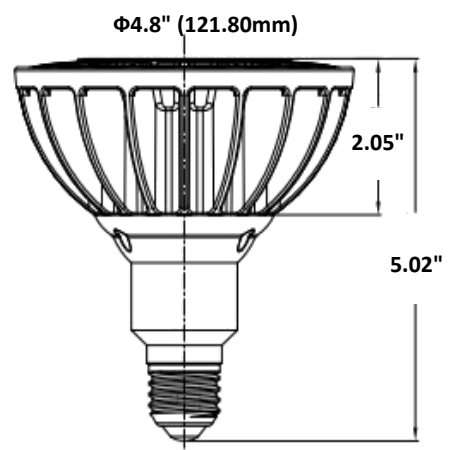

DIMMABLE PAR38 LED LIGHT

:: DIMENSION

Long Neck Length: 5.02 in
Short Neck Length: 4.53 in

:: TECHNICAL SPECIFICATIONS

Mode	Color Temp	Base	Voltage	Watts	Lumens	Beam Angle	LED	CRI
SKU: 32158W	WW 3000K NW 4000K CW 6000K	E26/E27	AC120-277V Dimmable@AC120V	24W	1700-2000	30° 45° 60° 120°		>70
SKU: 32147W	17W			1200-1450				

Operating Temperature: -20°C to 45°C HOUSING: Aluminum

:: WARRANTY

See website for details

:: APPLICATIONS

LED Light.com

LED Light