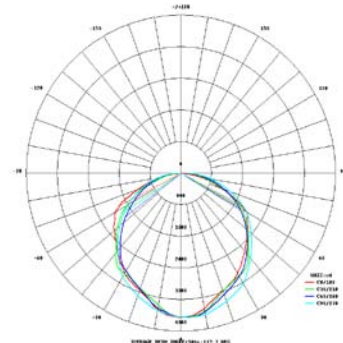

31245

Electrical Specifications:

LED Power: 120W
Lamp's Power: 135W
Operating Voltage: 100-240V AC, 50/60Hz
Optimal Operating Temp: -30 °C to +50 °C
Operating Humidity: 10% to 90%
Power Fact(PF): > 0.95
Power Supply Efficiency: > 90%

Photometric Specification

LED Luminous Flux: 13200 lm in Initial
 12000 lm in Maintain
LED Luminous Efficiency: Up to 140 lm/w
CRI: Ra >= 80

CCT:

Mechanical Specifications

IP Rating: IP66
Guarantee: 3 years
Heat Radiator: Anodized Aluminum
Face: Plastics
Fixture Dimensions: 395 x445 x190 mm
Fixture Weight: 8.9 kg

Packing Information:

Packing Type: Carton packaging; 1 unit /ctn.
Packing Dimension: 445 x495 x220 mm
Packing Weight: 11.0 kg

ISO-Illuminance Curve

FGĖÁ æŦP ä @Ŧæ ŠŦÖŠä @

Illumination Information:

Height	Effective Illuminated Area:	Center Illumination (E):	Average Illumination (E):
A=6m	Φ 6.9m	142.3 lux	86.8 lux
B=7m	Φ 8.1m	104.6 lux	63.7 lux
C=8m	Φ 9.2m	80.1 lux	48.8 lux

Height	Effective Illuminated Area:	Center Illumination (E):	Average Illumination (E):
A=6m	Φ 16m	101.2 lux	35.3 lux
B=7m	Φ 18m	74.4 lux	25.9 lux
C=8m	Φ 21m	57.0 lux	19.8 lux

LED High Bay Lights
 for Industrial & Commercial Applications