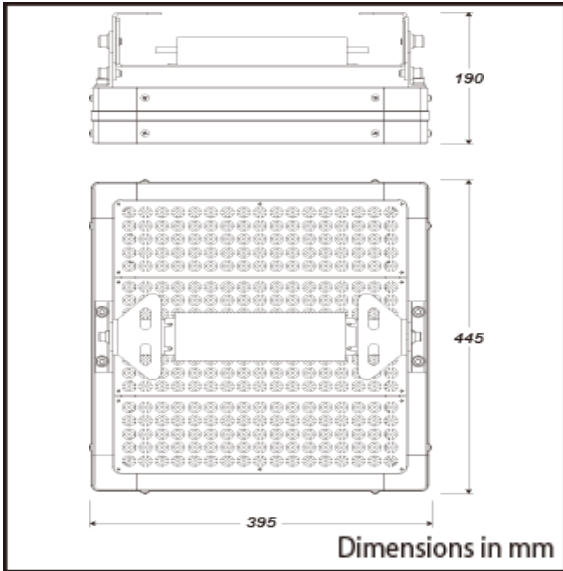

Photometric Specification

LED Luminous Flux: 13200 lm in Initial
 12000 lm in Maintain
LED Luminous Efficiency: Up to 140 lm/w
CRI: Ra >= 80

CCT:

Mechanical Specifications

IP Rating: IP66
Guarantee: 3 years
Heat Radiator: Anodized Aluminum
Face: Plastics
Fixture Dimensions: 395 x445 x190 mm
Fixture Weight: 8.9 kg

Packing Information:

Packing Type: Carton packaging; 1 unit /ctn.
Packing Dimension: 445 x495 x220 mm
Packing Weight: 11.0 kg

ISO-Illuminance Curve

FGĖÁ æŦP ä @Ŧæ ŠŦÖŠä @

Illumination Information:

Height	Effective Illuminated Area:	Center Illumination (E):	Average Illumination (E):
A=6m	Φ 6.9m	142.3 lux	86.8 lux
B=7m	Φ 8.1m	104.6 lux	63.7 lux
C=8m	Φ 9.2m	80.1 lux	48.8 lux

Height	Effective Illuminated Area:	Center Illumination (E):	Average Illumination (E):
A=6m	Φ 16m	101.2 lux	35.3 lux
B=7m	Φ 18m	74.4 lux	25.9 lux
C=8m	Φ 21m	57.0 lux	19.8 lux

LED High Bay Lights
 for Industrial & Commercial Applications