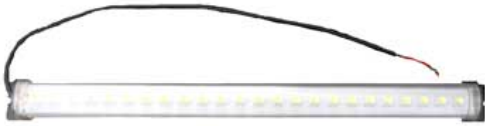

**LED Tube Light
34563**

LED Tube Light. 24, 48, and 96 Super Flux LED Lights. Extremely durable, shock proof, vibration proof, Monochromatic (pure) color, low heat generation and, virtually unbreakable. Great for fluorescence tube replacement in the home or business also great for shelf accent lighting in the home, RV or at the office. Available in super white. 710 mA at 12 VDC. Available in 12 inches with 24 LEDs, 24 inches with 48 LEDs, and 48 inches with 96 LEDs. On/Off switch included on the 24 inch and 48 inch LED tube lights. Tube Diameter approximately 15/16 Inch. Back side is flat. LED Tube is made of acrylic plastic, with mounting screws on each end. 12 inches of wire with red +12VDC and black GND. 1600 Lux output per foot @ 1 foot. Equivalent to a 40 Watt fluorescent tube light. Consumes 8.5 watts per foot. For RVs, Buses, Trains, Task Lights, Cabinets, Boats, ect. IMPORTANT NOTE: When picking up the 48" LED Tube Light it is crucial that the user be careful and pick it up by both ends. If it is picked up by one end only it will harm the PCB and the light will burn out.

Available colors: White (6000K)

Available lens types: clear

LEDLight.com LLC

LEDLight.com, LLC 12215 East Chandler Heights Road Chandler, AZ 85249

Toll Free 1 (877) 283-5060 Local 1 (602) 997-0366 Fax 1 (602) 861-4088