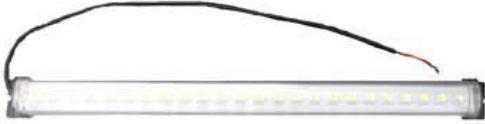

LED Tube Light

34563

$49.99

LED Tube Light. 24, 48, and 96 Super Flux LED Lights. Extremely durable, shock proof, vibration proof, Monochromatic (pure) color, low heat generation and, virtually unbreakable. Great for fluorescence tube replacement in the home or business also great for shelf accent lighting in the home, RV or at the office. Available in super white. 710 mA at 12 VDC. Available in 12 inches with 24 LEDs, 24 inches with 48 LEDs, and 48 inches with 96 LEDs. On/Off switch included on the 24 inch and 48 inch LED tube lights. Tube Diameter approximately 15/16 Inch. Back side is flat. LED Tube is made of acrylic plastic, with mounting screws on each end. 12 inches of wire with red +12VDC and black GND. 1600 Lux output per foot @ 1 foot. Equivalent to a 40 Watt fluorescent tube light. Consumes 8.5 watts per foot. For RVs, Buses, Trains, Task Lights, Cabinets, Boats, ect. IMPORTANT NOTE: When picking up the 48" LED Tube Light it is crucial that the user be careful and pick it up by both ends. If it is picked up by one end only it will harm the PCB and the light will burn out.

Volume Price Information

- Buy 2 or more and pay $48.99 each (save 2.00%)
- Buy 4 or more and pay $48.49 each (save 3.00%)
- Buy 6 or more and pay $47.49 each (save 5.00%)
- Buy 8 or more and pay $45.99 each (save 8.00%)
- Buy 10 or more and pay $44.99 each (save 10.0%)
- Buy 25 or more and pay $39.99 each (save 20.0%)
- Buy 100 or more and pay $37.49 each (save 25.00%)

Available colors: White (6000K)

Available lens types: clear

LEDLight.com LLC

LEDLight.com, LLC 12215 East Chandler Heights Road Chandler, AZ 85249