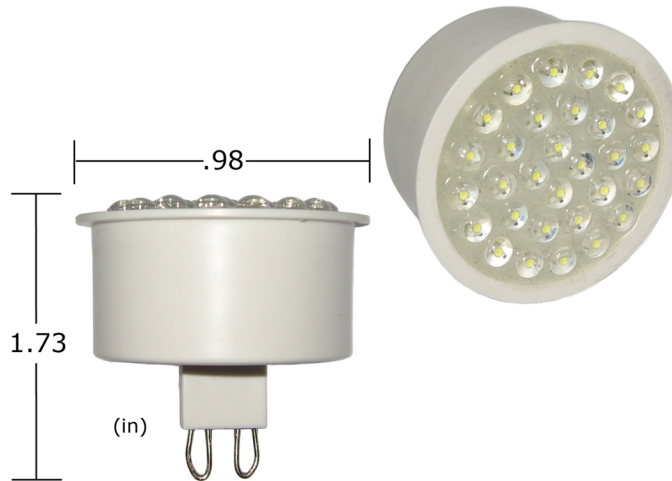

## G9 30 L.E.D. 120 Volt AC LED Light Bulb

G9 30 LED Light. G9 Base. 120 VAC. 120 Lumens. Uses 0.05 watts of energy. This LED measures from top to bottom 1.73in and a diameter of .98in. 120 VAC. Greater than 50,000 hour life. Available in white (6500K) and warm white (2700K).

|                                   |                 |
|-----------------------------------|-----------------|
| Part#                             | 74846           |
| Part Description                  | 30pcs 5mm LED   |
| Lamp Type                         | LED             |
| Lamp Base                         | G9              |
| Unit Wattage                      | 1.5W            |
| Voltage                           | 110V-220V       |
| Frequency                         | 50Hz            |
| Operating Temperature Environment | 40~60°          |
| Operating Humidity                | 30°             |
| IP Class                          | Ta=60° RH=90%   |
| Ventilation                       | 0               |
| Weight                            | 30g             |
| Size                              | 25mmx44mm       |
| Package Type                      | White Box       |
| Number/ Carton                    |                 |
| Carton Size                       |                 |
| Certificates                      | CE              |
| Lense Type                        |                 |
| Body Type                         | Plastic Housing |
| Work Environment                  |                 |
| Luminous Efficacy                 |                 |
| Lumen Maintenance                 | 120lm           |
| LED Life                          | 50,000hrs       |
| Warranty                          | 1 year          |