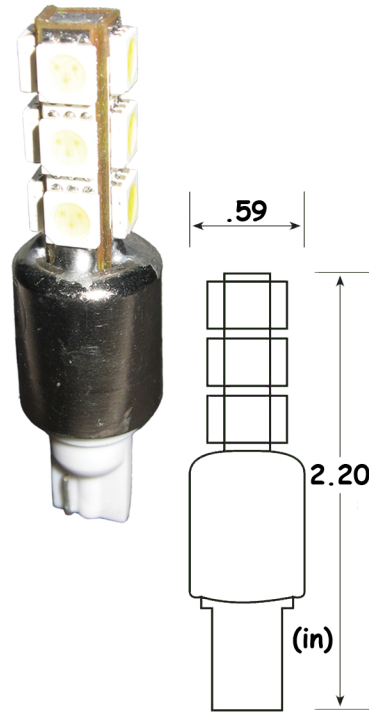

LEDLight.com

T10 Wedge 12 SMT Tower LED Light

194 Wedge 12 SMT LED Light. 120 Lumen output. Available in super white, red, yellow, green and blue. 240 mA @ 12 VDC. Size is 2.27 inches tip to bottom and the diameter is 0.51 inches. High tech heat sink to make the LED Light last longer. Replaces 194 T10 T-10 147 152 158 159 161 168 184 192 193 194 #194 259 280 285 447 464 555 558 585 655 656 657 1250 1251 1252 2450 2652 2921 2825 12256 12961 2521 2525 W5W.

Part#	48465
Part Description	T10 Wedge 12 SMT Tower
Lamp Type	SMD
Lamp Base	T10
Unit Wattage	2.35(9PCS) 3.17(12PCS)
Voltage	12V
Frequency	50-60Hz
Operating Temperature	65°C
Environment Temperature	below 25°C
Operating Humidity	0-95% non-condensity humidity
IP Class	IP4/3
Ventilation	Good Ventilation
Weight	25g
Size	57
Package Type	1 PC
Number/ Carton	
Carton Size	
Certificates	RoHS
Lense Type	
Body Type	Cu
Work Environment	Indoor
Luminous Efficacy	
Lumen Maintenance	
LED Life	10,000hrs
Warranty	1 Year

Color	Beam Angle	Forward Lumen	Side Lumen	# of LEDs	# of chips per LED	LED Type	Kelvin	Wave Length	Amps	LED Watts	Unit Watts	CRI
W	180	90(9pcs) 120(12pcs)		9/12	3	Hongli	6000-6500k	170-180mA 230-240mA	2.00W 2.69W	2.35W 3.17W	80%	
DW												
WW	180	70(9pcs) 100(12pcs)		9/12	3	Hongli	3000-3500k	170-180mA 230-240mA	2.00W 2.69W	2.35W 3.17W	80%	
R												
G												
B												
Y												
UV												
RGB												