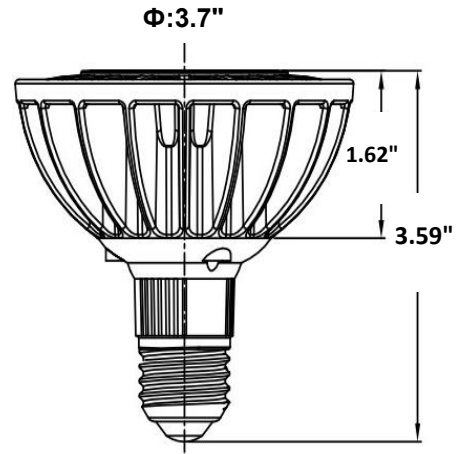

## DIMMABLE PAR30 LED LIGHT

### :: DIMENSION

### :: TECHNICAL SPECIFICATIONS

Mode	Color Temp	Base	Voltage	Watts	Lumens	Beam Angle	LED	CRI
SKU:36985W	(WW) 3000K (NW) 4000K (CW) 6000K	E26/E27 GU10 GU24	AC120-277V Dimmable@AC120V	16W	1100-1300	30° 45° 60° 120°		>70
SKU:32589W				11W	750-850			