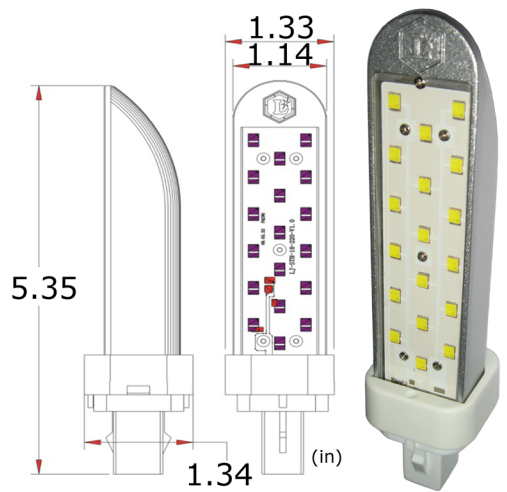

LEDLight.com

GU24 5 Watt L.E.D. Light Bulb

GU24 LED Down Light. Designed for homes required to use GU24 sockets. 350 lumen output. Uses 5 Watts and equivalent to a 55 Watt incandescent light bulb. 120 VAC. Available in white.

Part#	24325
Part Description	18SMD
Lamp Type	
Lamp Base	G24
Unit Wattage	5W
Voltage	110V-220V
Frequency	50~60Hz
Operating Temperature Environment	-40°C~55°C
Operating Humidity	-40°C~80°C
IP Class	≤95%
Ventilation	IP20
Weight	110g
Size	
Package Type	Individual
Number/ Carton	1pcs/ctn
Carton Size	142x35x35mm
Certificates	CE
Lense Type	
Body Type	Casting Aluminum Alloy
Work Environment	-40°C~55°C
Luminous Efficacy	
Lumen Maintenance	350lm
LED Life	>4000h
Warranty	1 year

Color	Beam Angle	Forward Lumen	Side Lumen	# of LEDs	# of chips per LED	LED Type	Kelvin	Wave Length	Amps	LED Watts	Unit Watts	CRI
W	120°	350lm		18		SMD	6500K			5W	0.3W	65
DW												
WW												
R												
G												
B												
Y												
UV												
RGB												