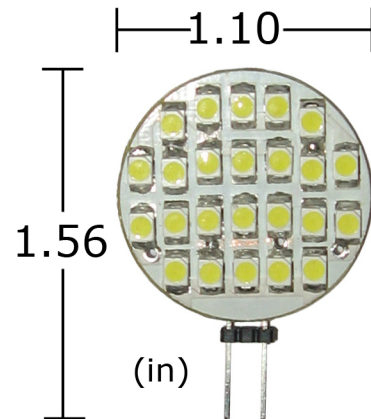

LEDLight.com

Part#	18634
Part Description	24 pcs SMD
Lamp Type	SMD
Lamp Base	G4x4.0
Unit Wattage	1.9W
Voltage	12V AC/DC
Frequency	50Hz
Operating Temperature	40~60°
Environment Temperature	30°
Operating Humidity	Ta=60° RH=90%
IP Class	0
Ventilation	
Weight	12g
Size	25mmx32mm x8mm
Package Type	White Box
Number/ Carton	
Carton Size	
Certificates	CE
Lense Type	
Body Type	SMD
Work Environment	
Luminous Efficacy	
Lumen Maintenance	150LM
LED Life	50,000hrs
Warranty	1 year

G4 24 SMD Ultra Bright

24 3528 SMD LEDs. Very Bright, up to 150 Lumen output. 12 Volts AC or DC. Uses only 0.08 Watts of energy and compares to a 20 to 30 Watt halogen bulb. This LED measures from top to bottom 1.56in and a width of 1.10in. GX4 base. JC and G4 are standard names for this product. Available in white and warm white.

Color	Beam Angle	Forward Lumen	Side Lumen	# of LEDs	# of chips per LED	LED Type	Kelvin	Wave Length	Amps	LED Watts	Unit Watts	CRI
W	120°	150lm		24	3	3528 SMD	6500K			1.9W	0.08W	65
DW												
WW	120°	130lm		24	3	3528 SMD	2700K			1.9W	0.08W	65
R												
G												
B												
Y												
UV												
RGB												